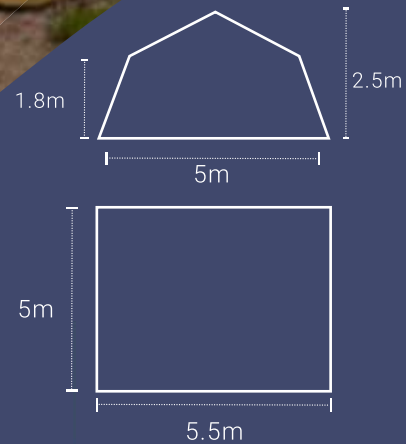

ICRC IFRC DISPENSARY TENT

ICRC – IFRC DISPANSARY FRAME TENT

RT-07

SIZE

Size Diameter	Wall Height	Central Height	Covered Area
5x5.5m	1.8m	2.5m	27.5 sqm

TENT SPECIFICATION

Windows: Windows 4 with netting & Canvas Shutter Flaps.

Doors: 2 Full width.

Frame: Iron Frame Powder Coated.

Accessories: Iron Pegs, Pins & Hammer

MATERAIL

Ground Sheet : PVC coated 500 GSM.

Accessories: Iron Pegs, Pins & Hammer.

Fabric Material: 440 GSM Canvas Water Repellent.

PACKING AND SHIPPING

Packing: Bale & cotton.

Weight: 130 Kg.

Volume: 0.38 Cbm